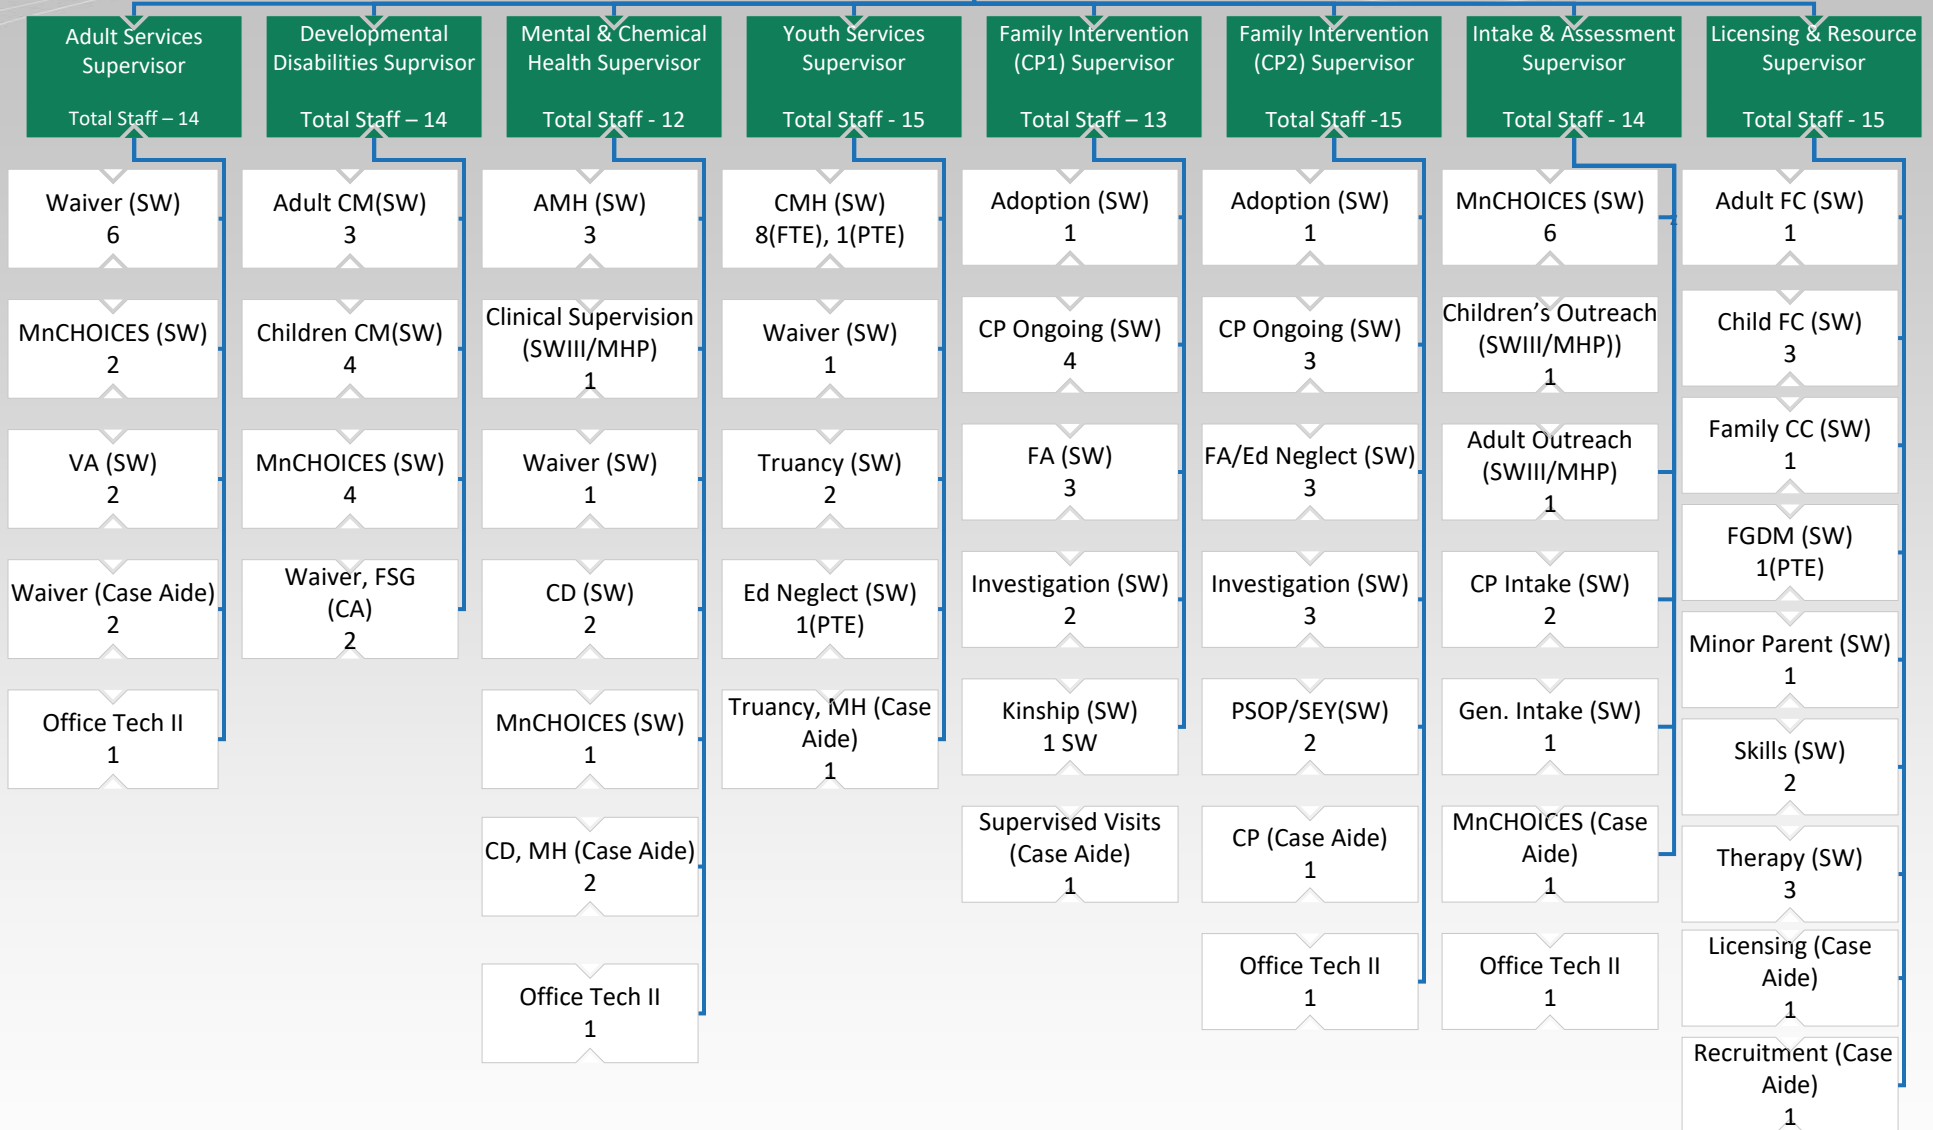

Social Services

Social Services Manager

Total Employees – 113
110(FT); 3(PT)

REVISED
01/29/18 (nmb7429)