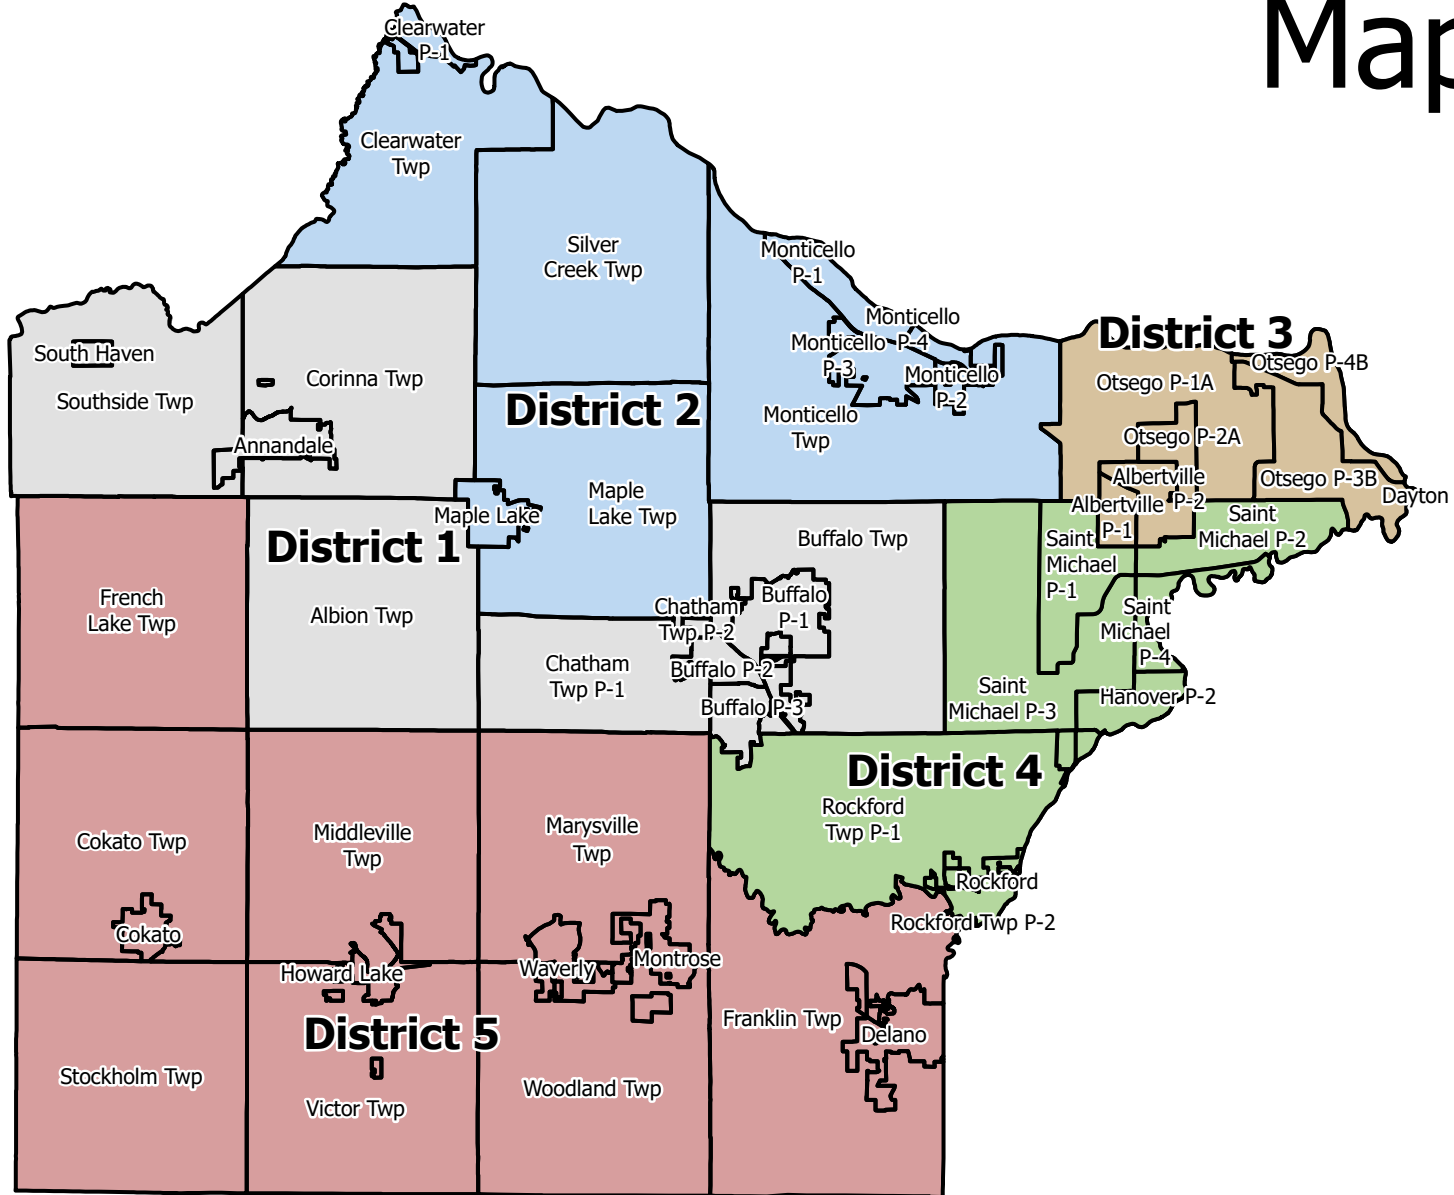

Map 2

Proposed Wright County Commissioner Districts 2022

	District 1: 28,258
	District 2: 27,916
	District 3: 27,912
	District 4: 28,533
	District 5: 28,718