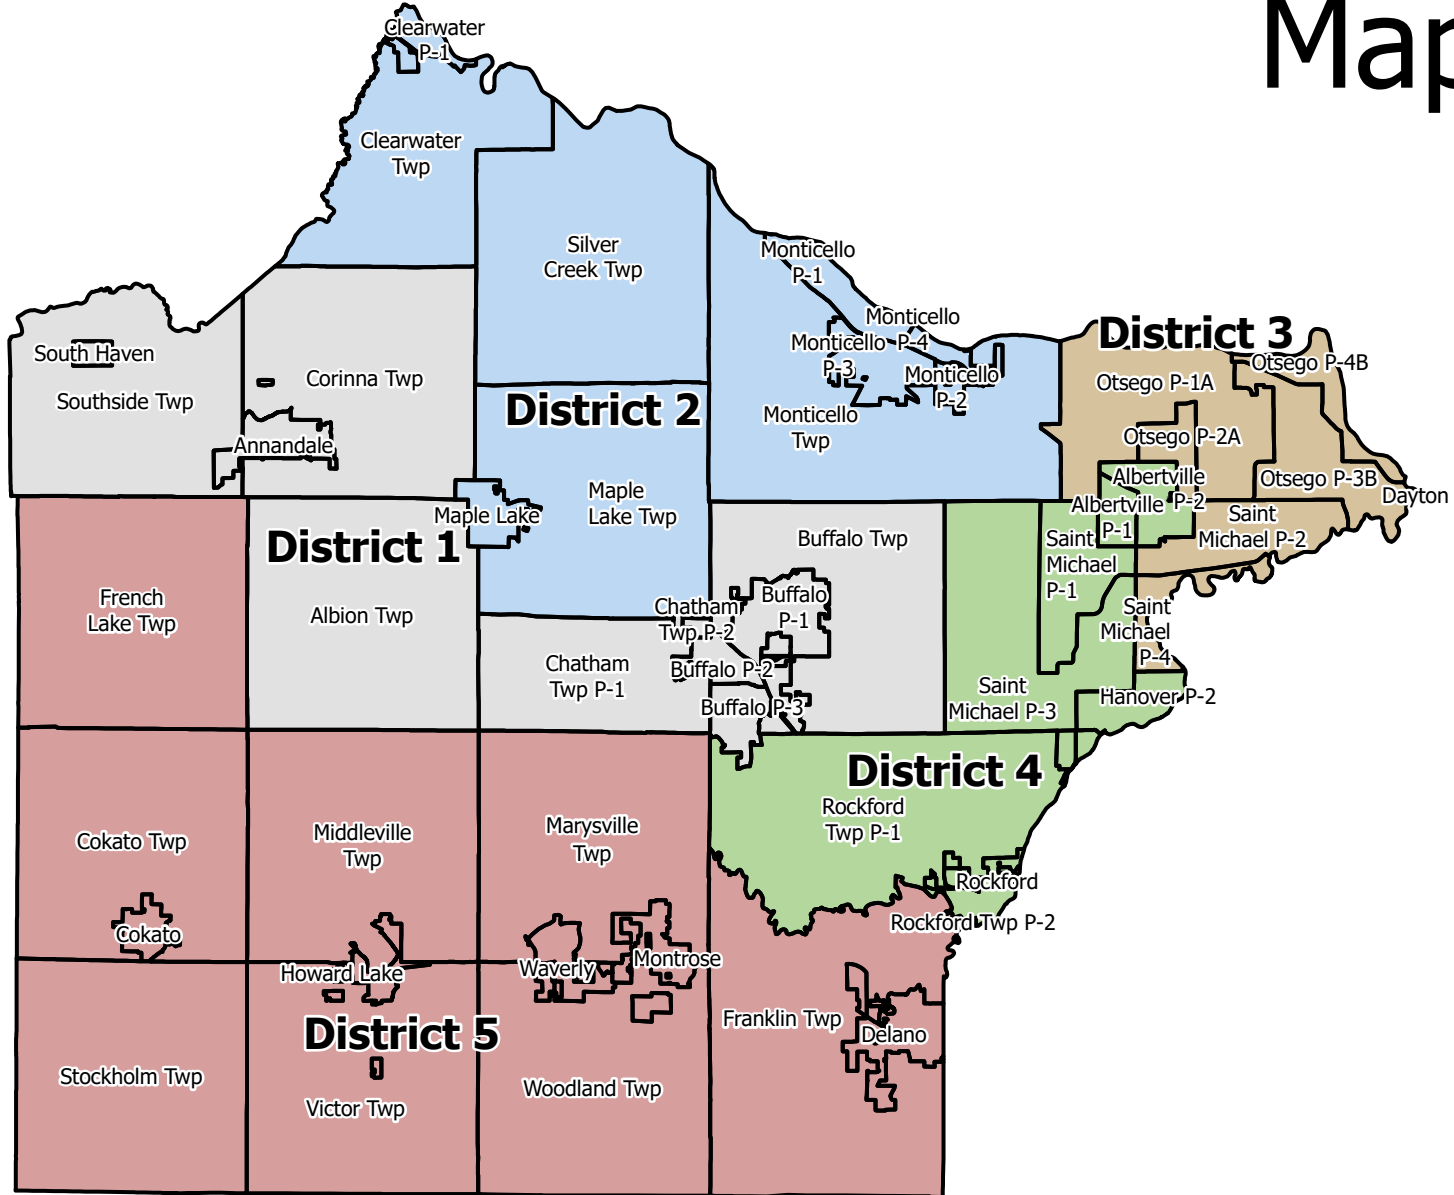

Map 1

Proposed Wright County Commissioner Districts 2022

	District 1: 28,258
	District 2: 27,916
	District 3: 30,192
	District 4: 26,253
	District 5: 28,718