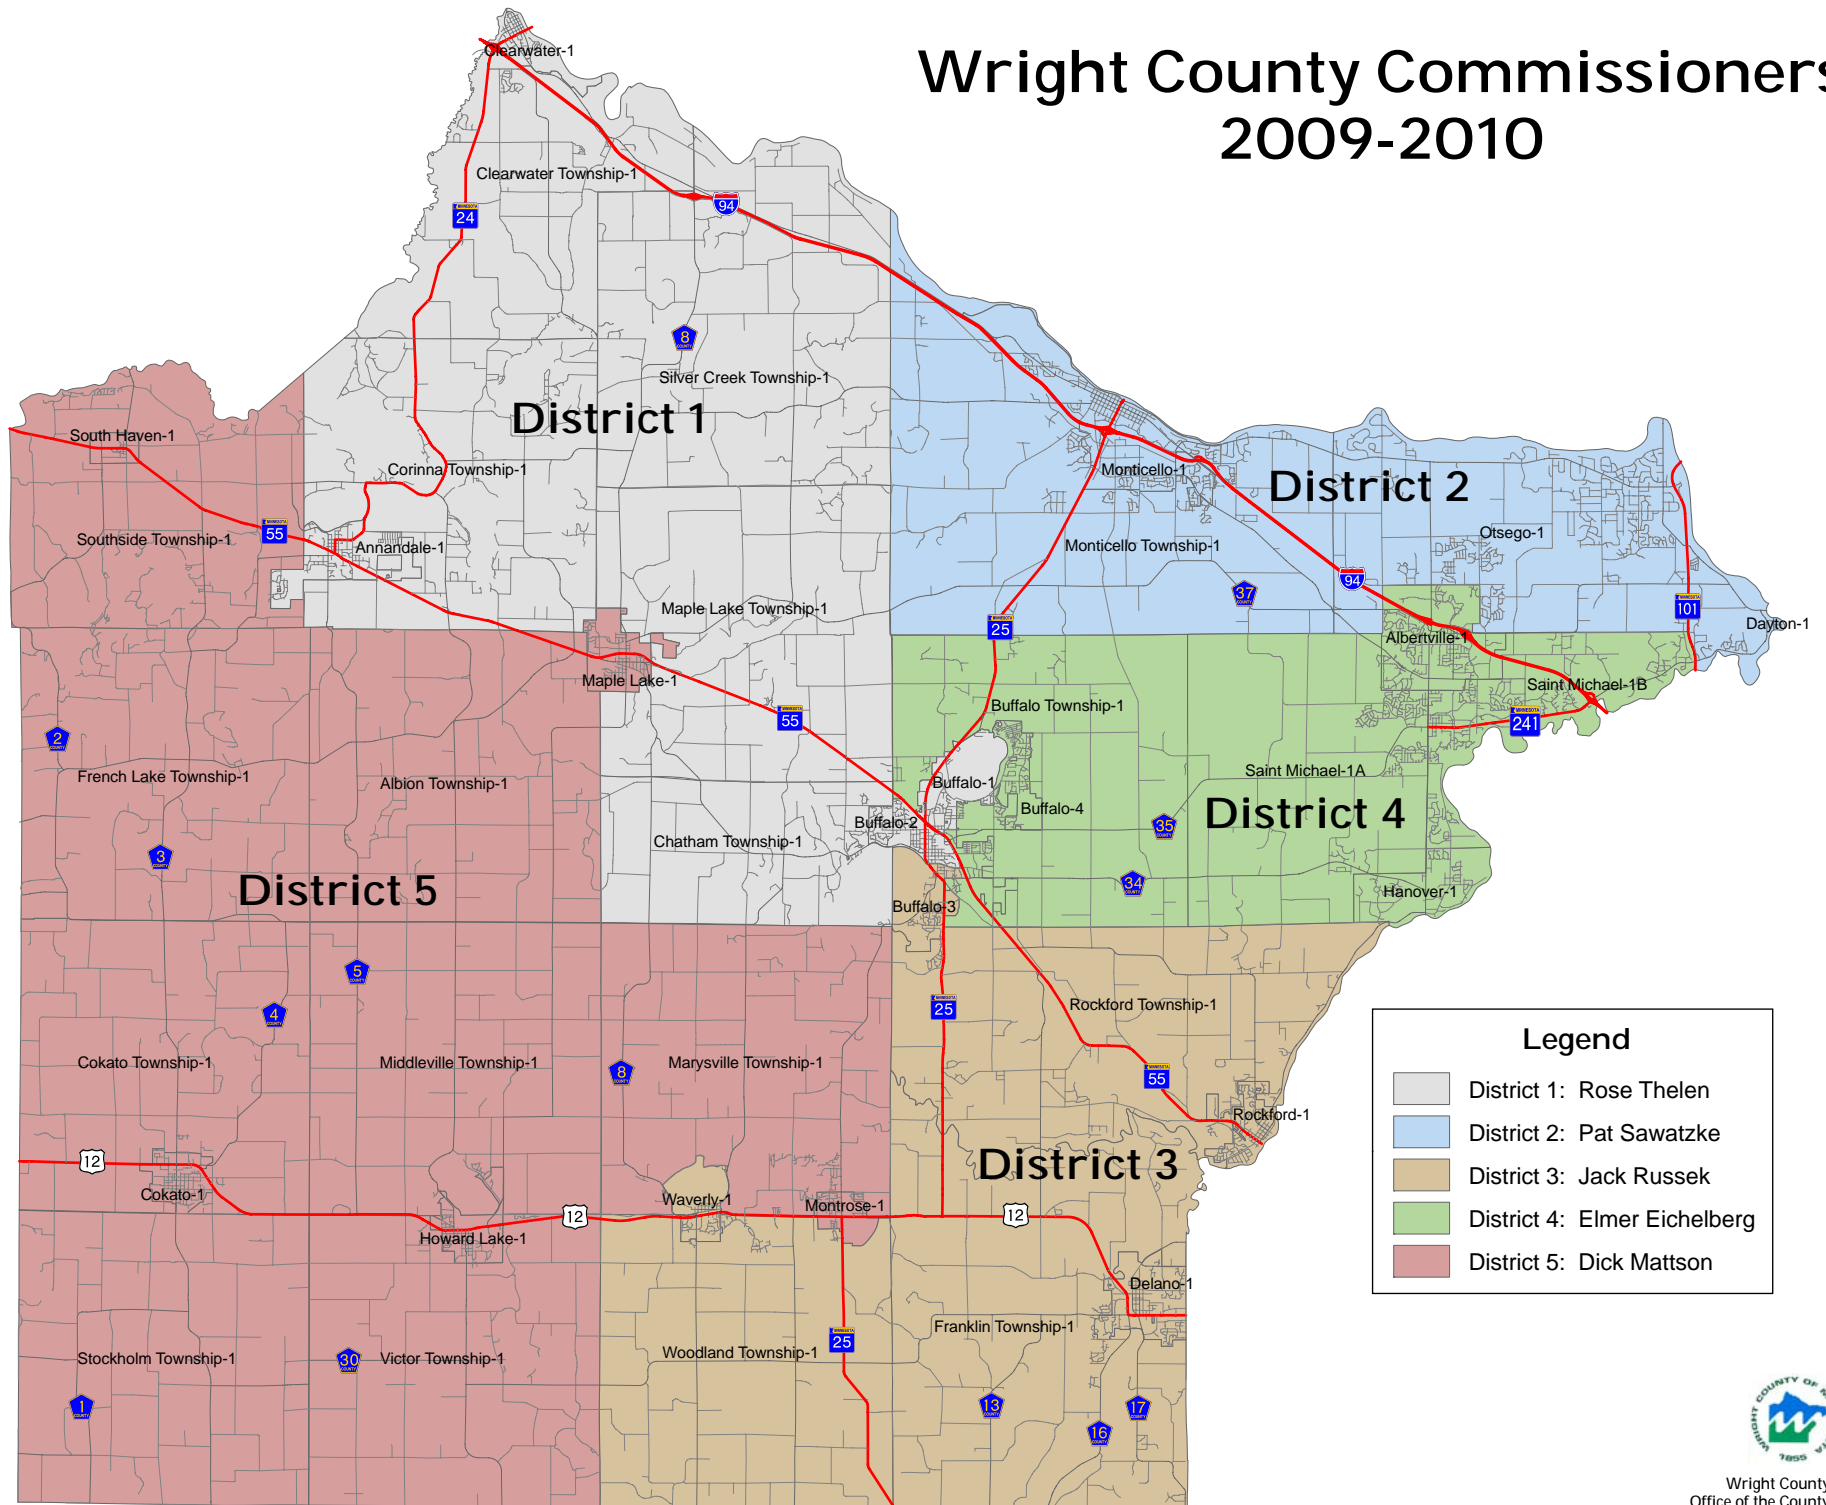

Wright County Commissioners 2009-2010

Legend

- District 1: Rose Thelen
- District 2: Pat Sawatzke
- District 3: Jack Russek
- District 4: Elmer Eichelberg
- District 5: Dick Mattson